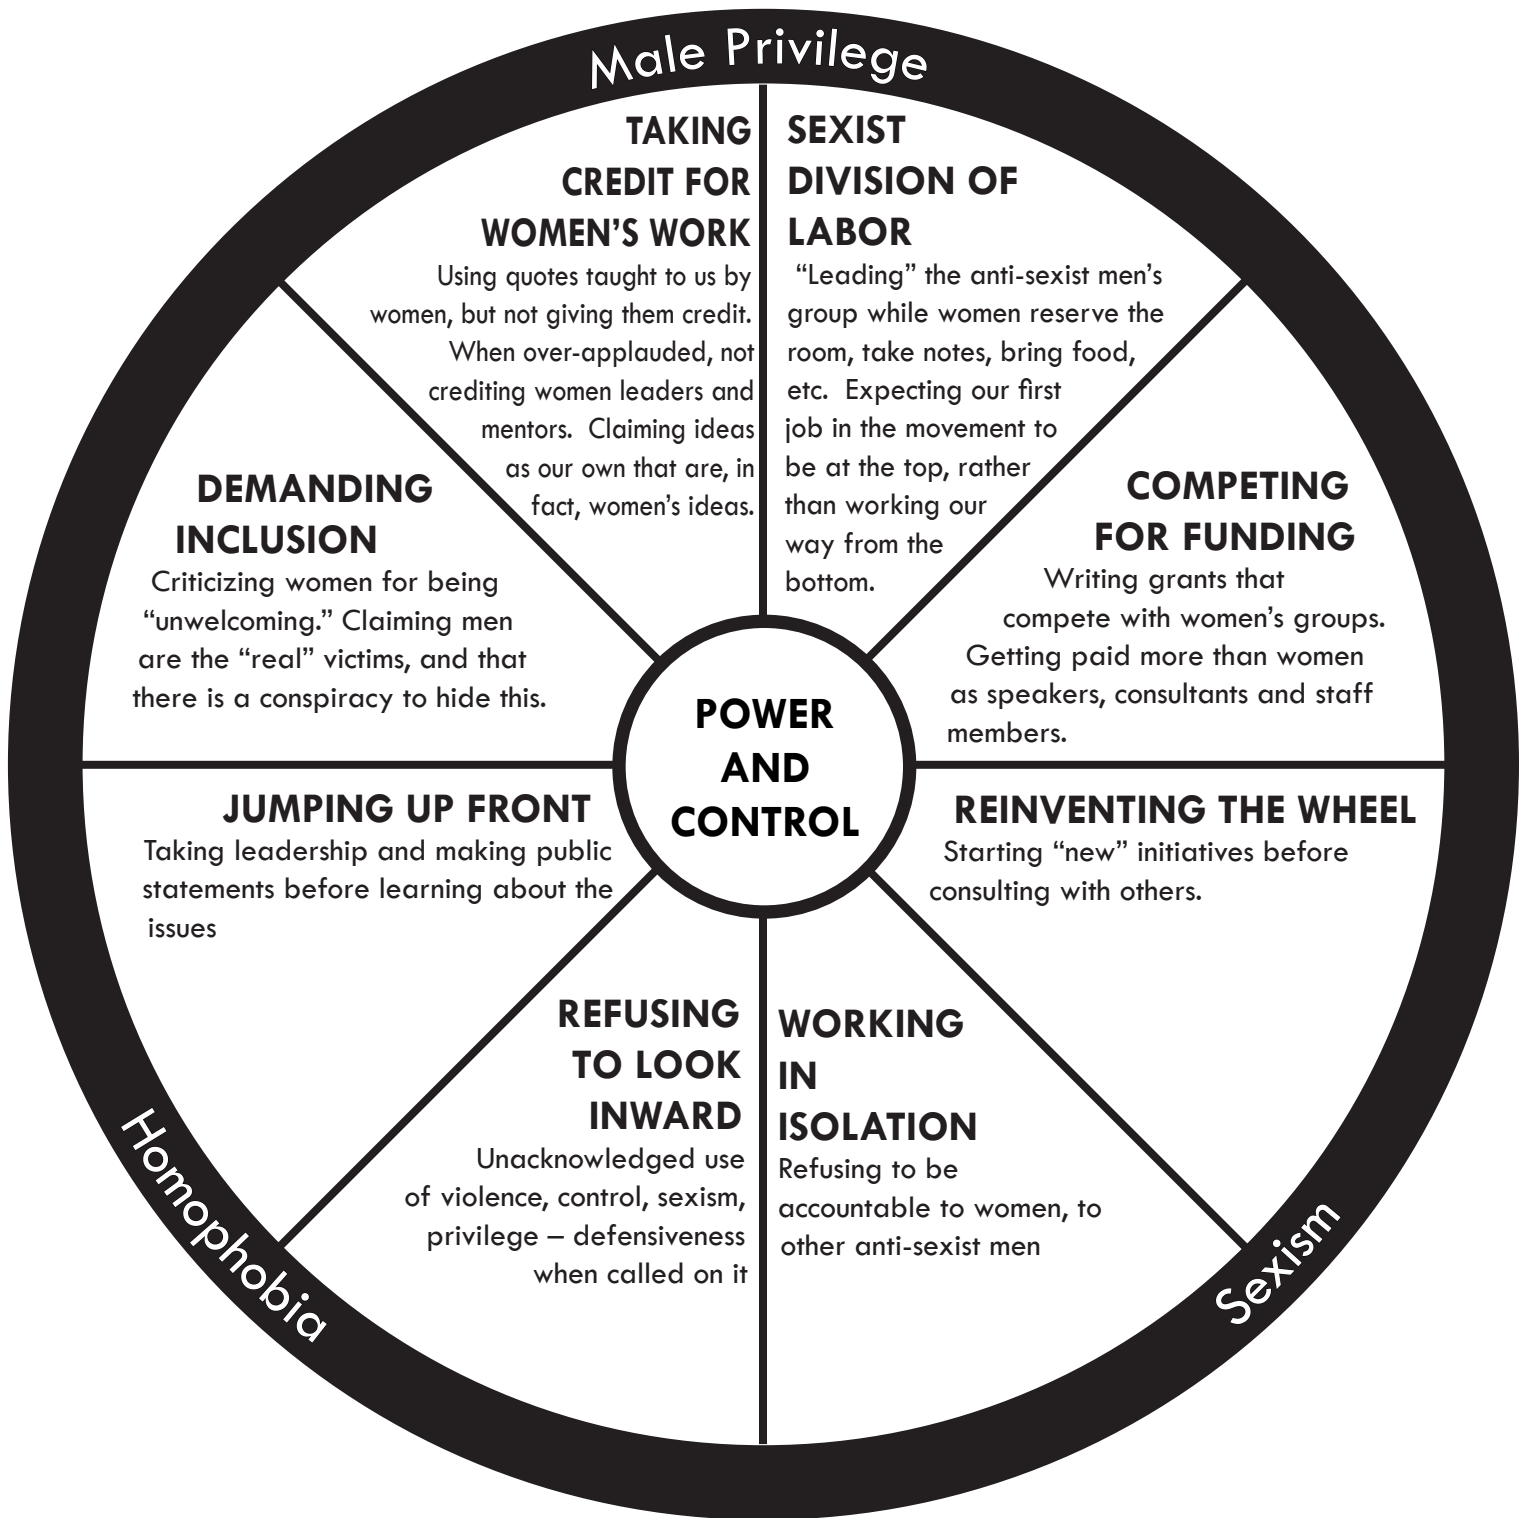

Power & Control Wheel

for men working to end gender based violence

Created by Ben Atherton-Zeman www.voicesofmen.org

Based on the Duluth Model Power and Control Wheel.

Please only use these Wheels alongside the original Power and Control/Equality Wheels.

Male Accountability Wheel

Created by Ben Atherton-Zeman www.voicesofmen.org

Based on the Duluth Model Equality Wheel.

Please only use these Wheels alongside the original Power and Control/Equality Wheels.